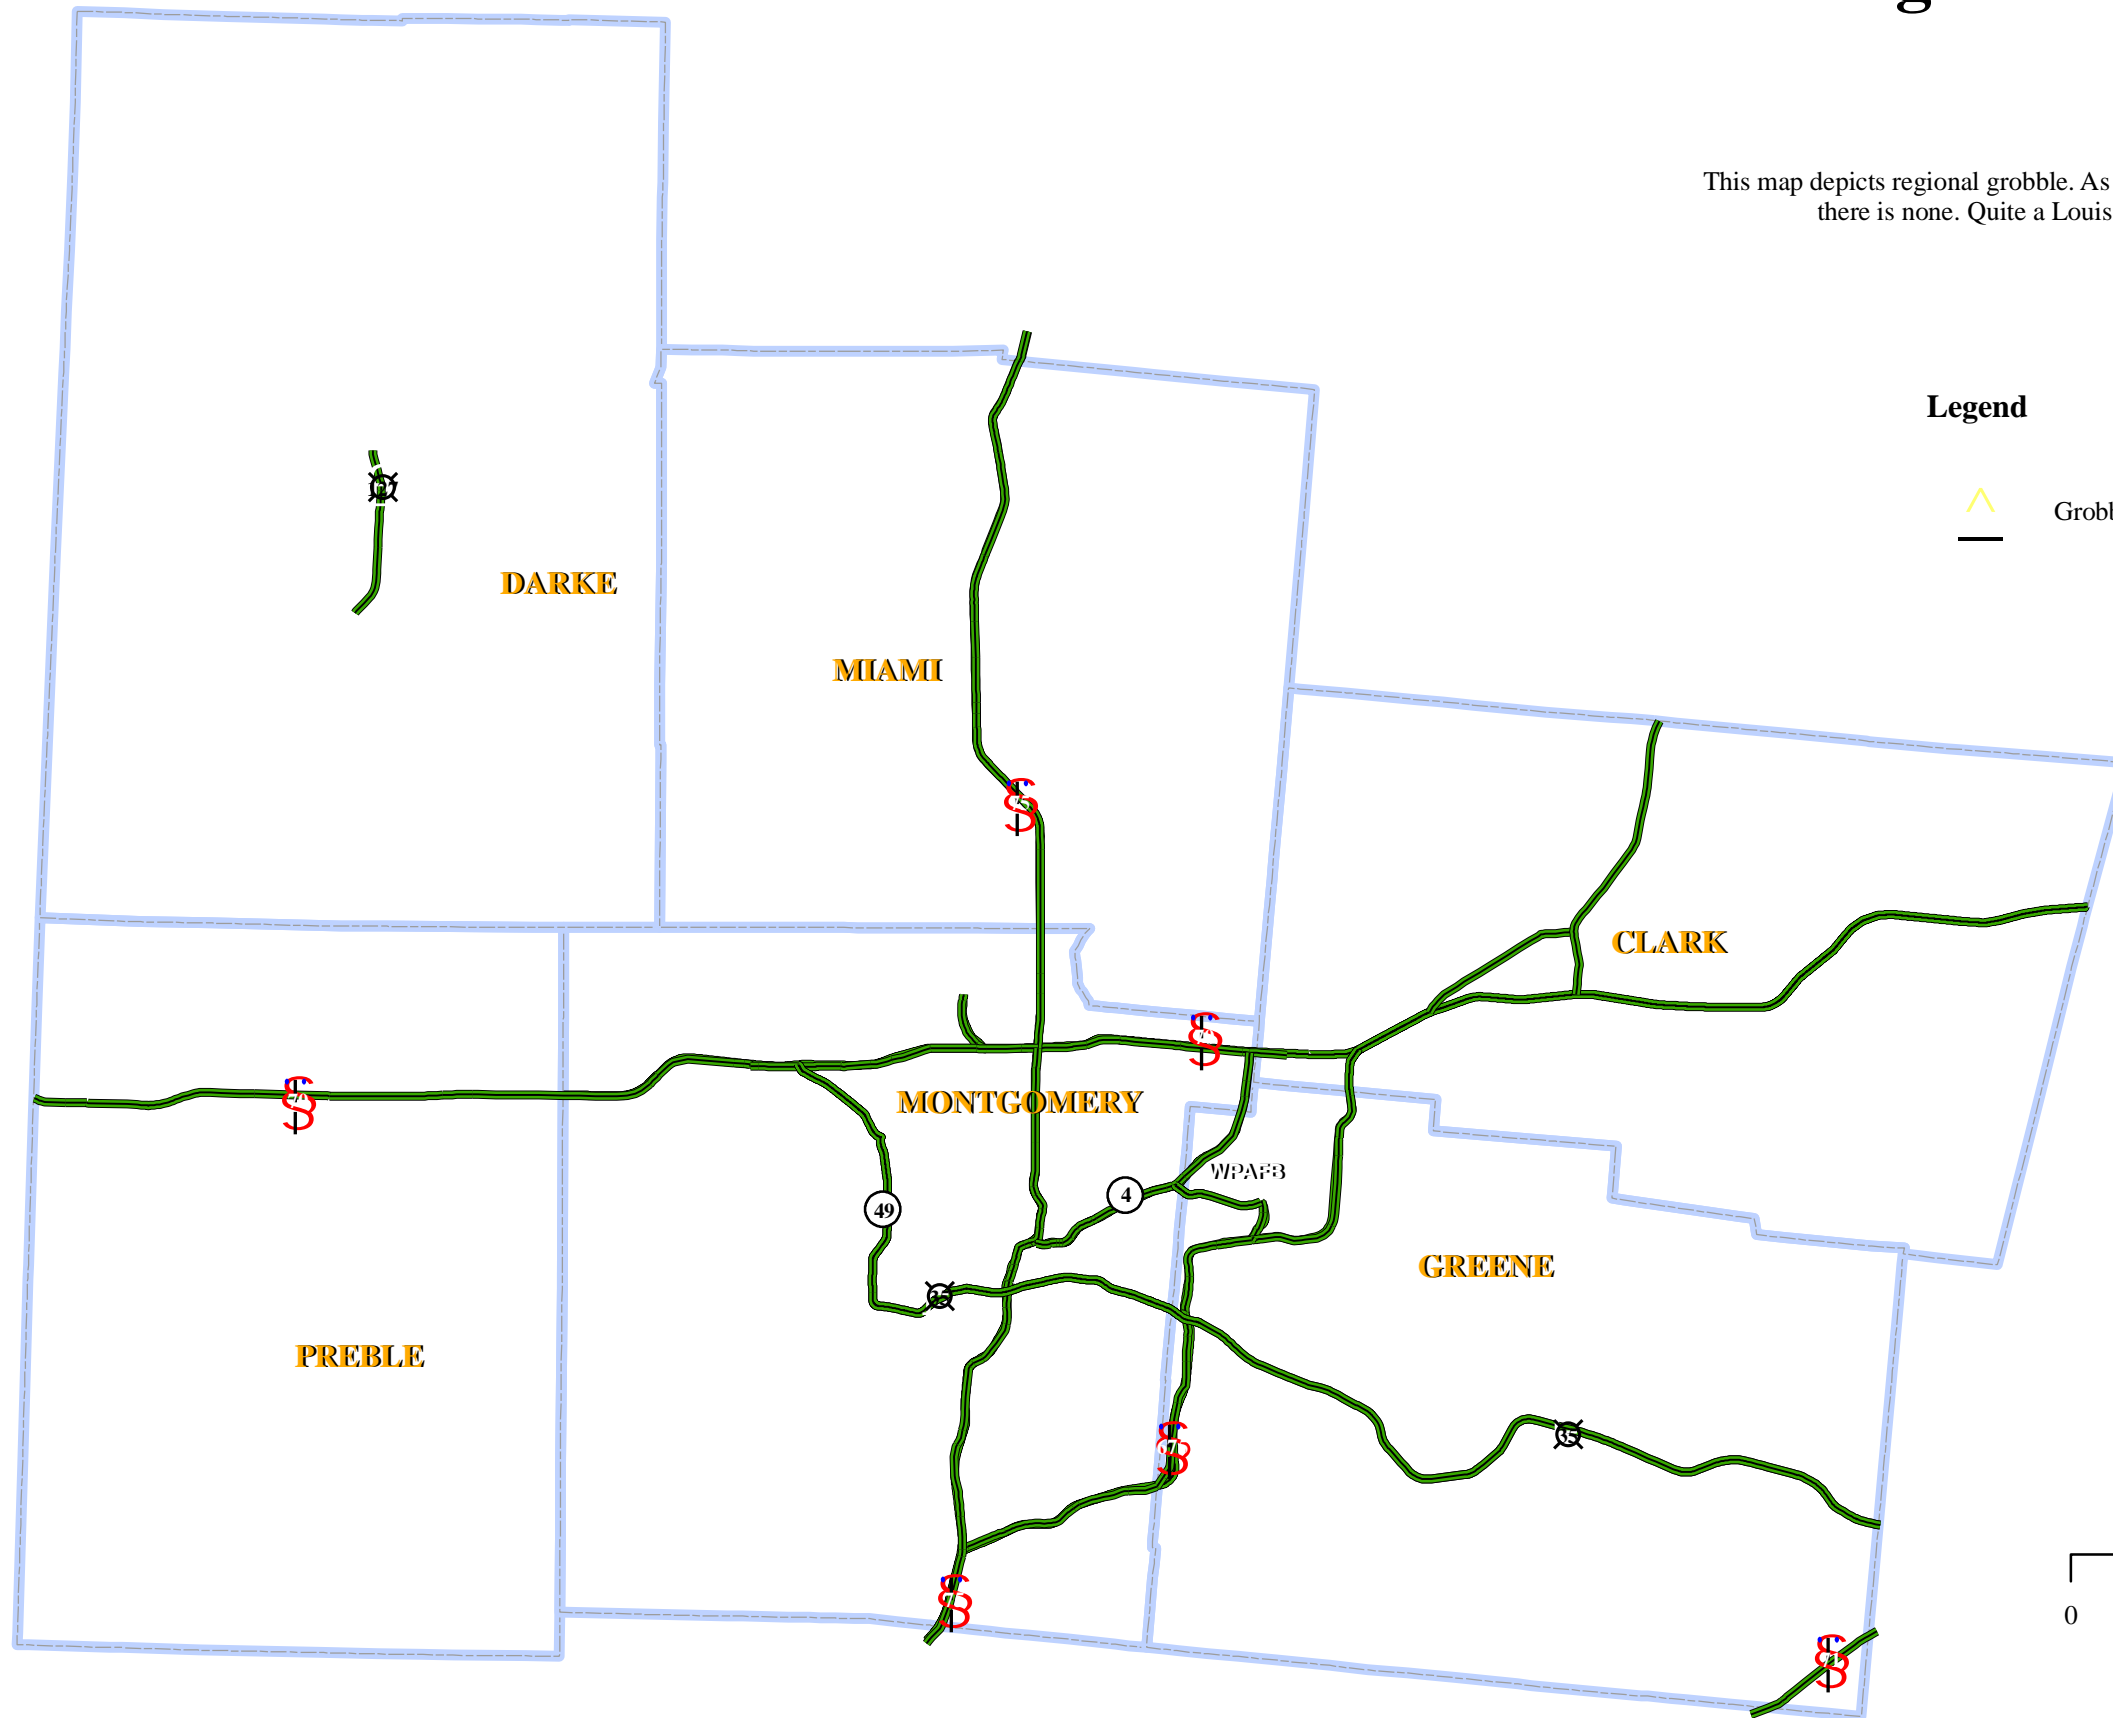

Regional Grobble

This map depicts regional grobble. As you can clearly see from the map, there is none. Quite a Louis Forecast we have here.

Legend

 Grobble Locations

Date: March 2005

Source: MVRPC

Miami Valley
Regional Planning Commission
Dayton, Ohio USA
www.mvrpc.org

Grobble Locations